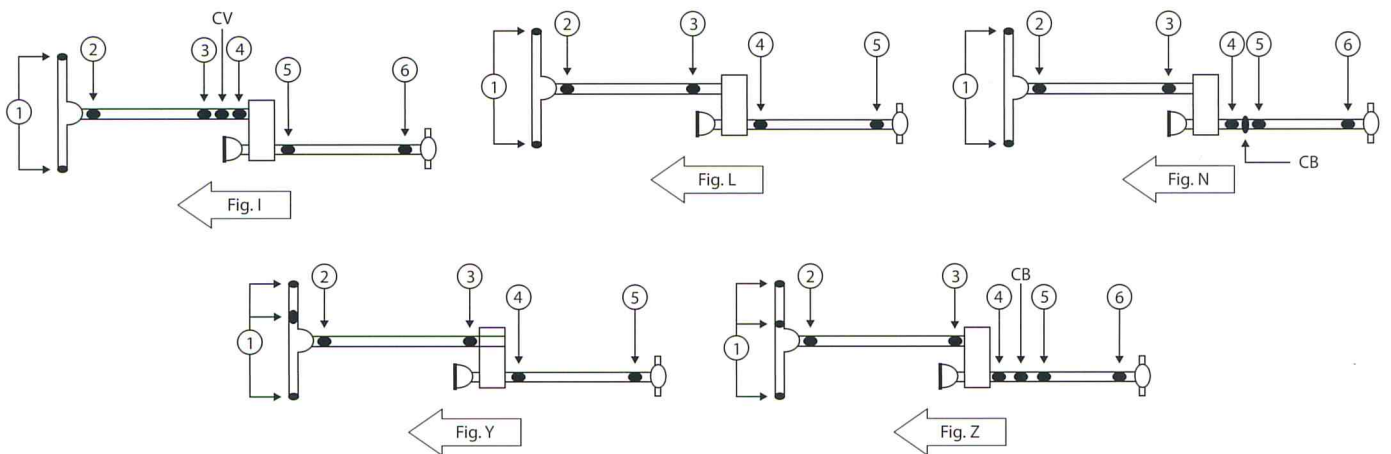

**Spicer® parts are there when you hit the trail—and when the trail hits back.** No matter what conditions you throw at your 4WD vehicle, trust non-greaseable Spicer SPL® U-joints with the triple lip seal for premium performance. And when you need it, Spicer 4WD u-joint performance packs have everything for a complete u-joint change-out— with just one part number to order. For a complete listing of applications, please visit [www.SpicerParts.com/literature](http://www.SpicerParts.com/literature) and download the catalog “K350-1-DSSP” from the driveshaft section.

## SPICER LIFE SERIES® PERFORMANCE U-JOINT PACKS

To help you find the Spicer u-joints you need for your vehicle, we have developed these performance u-joint charts. Simply follow these instructions. **1.** Use the Kit Numbers by Make charts on the right to find the kit number that matches your year, make, and model. **2.** Find your kit part number on the chart below. **3.** Read across the chart to determine which drawing (DWG) corresponds to your kit. **4.** Locate the u-joint that corresponds to the position you need.